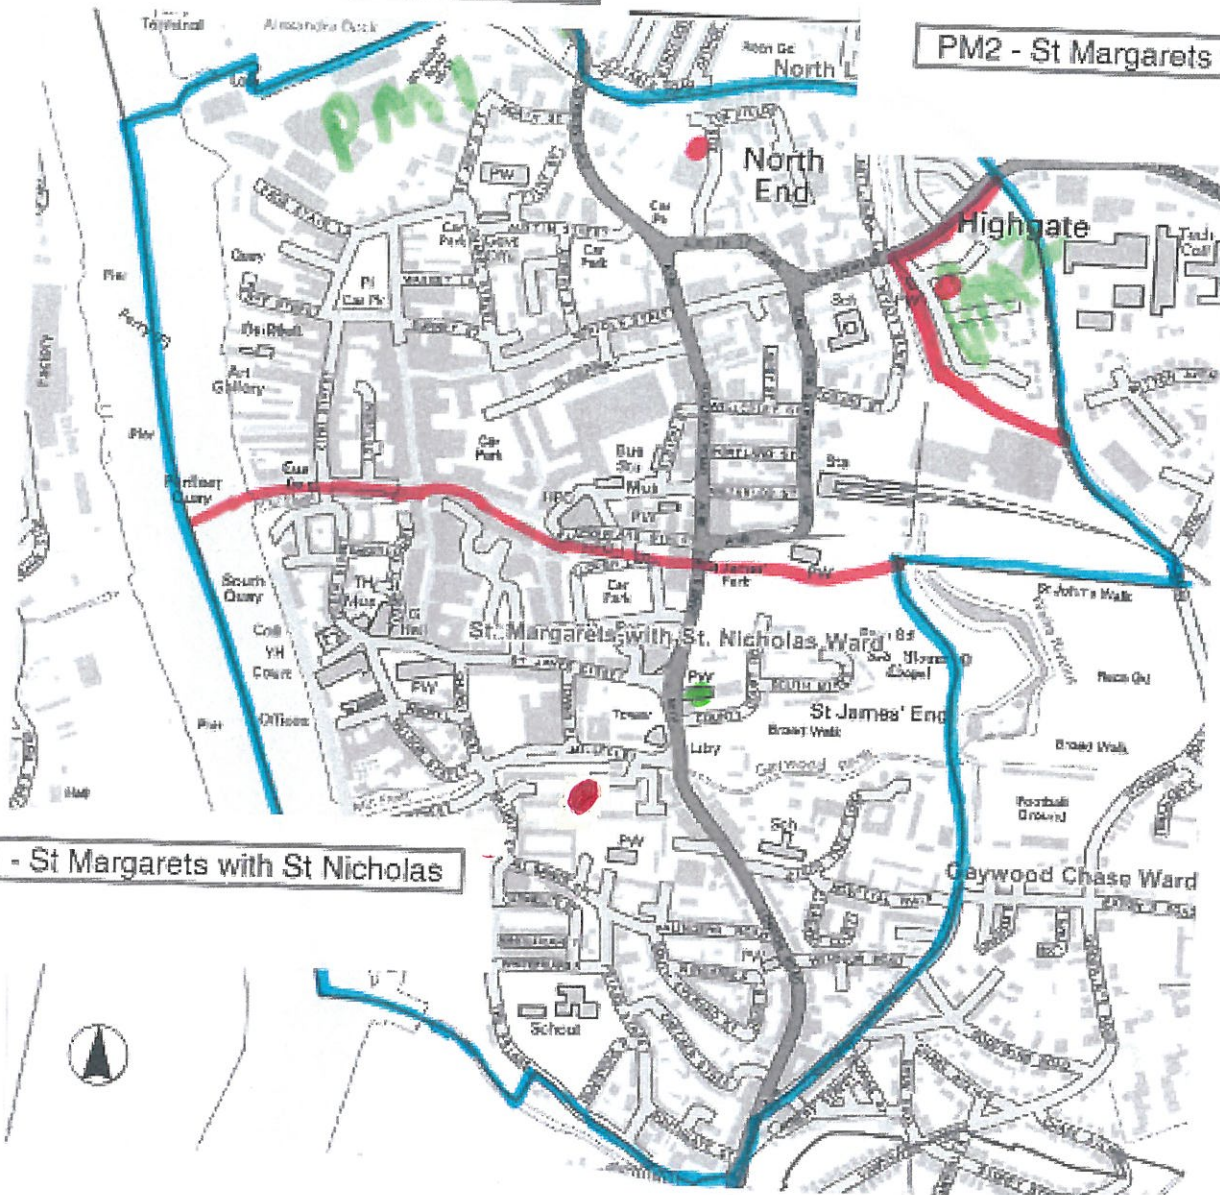

SU1 - Terrington St. Clement

Red - Existing  
 Green - Proposed

This map is reproduced from Ordnance Survey material with the permission of Ordnance Survey on behalf of Her Majesty's Stationary Office © Crown Copyright. Unauthorised reproduction infringes Crown Copyright and may lead to prosecution or civil proceedings. Borough Council of King's Lynn and West Norfolk LA086045.2000

SV2 - Tilney All Saints

Red - Existing  
 Green - Proposed

This map is reproduced from Ordnance Survey material with the permission of Ordnance Survey on behalf of Her Majesty's Stationary Office © Crown Copyright. Unauthorised reproduction infringes Crown Copyright and may lead to prosecution or civil proceedings. Borough Council of King's Lynn and West Norfolk LA086045.2000

PM1 - St Margarets with St Nicholas

PM2 - St Margarets with St Nicholas

PJ1 - St Margarets with St Nicholas

Red - Existing  
 Green - Proposed

This map is reproduced from Ordnance Survey material with the permission of Ordnance Survey on behalf of Her Majesty's Stationery Office © Crown Copyright. Unauthorised reproduction infringes Crown Copyright and may lead to prosecution or civil proceedings. Borough Council of King's Lynn and West Norfolk LA086045.2000